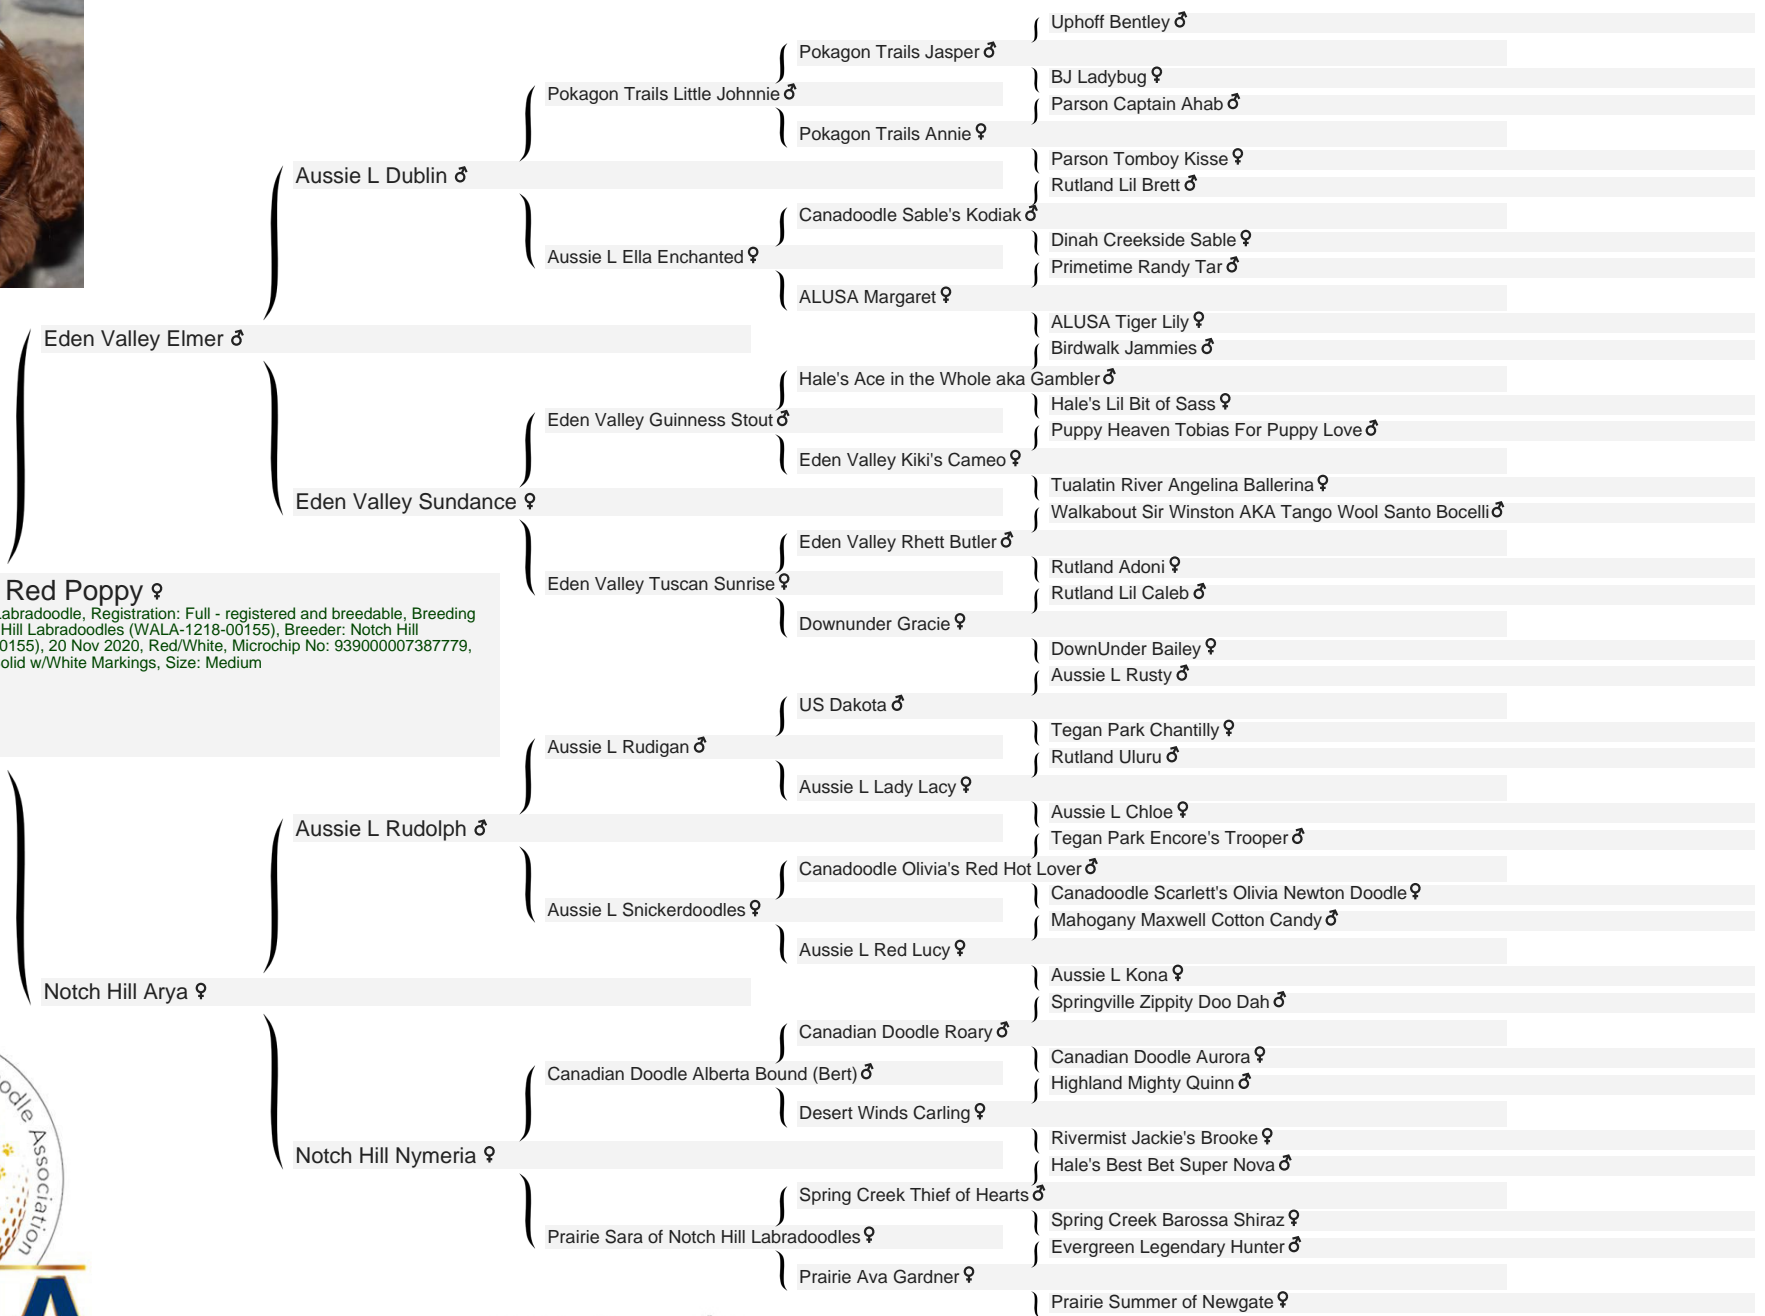

♀ Notch Hill Sweet Red Poppy

Notch Hill Sweet Red Poppy ♀

WALA00062483, Australian Labradoodle, Registration: Full - registered and breedable, Breeding Status: Active, Owner: Notch Hill Labradoodles (WALA-1218-00155), Breeder: Notch Hill Labradoodles (WALA-1218-00155), 20 Nov 2020, Red/White, Microchip No: 93900007387779, Coat: Fleece, Coat Pattern: Solid w/White Markings, Size: Medium