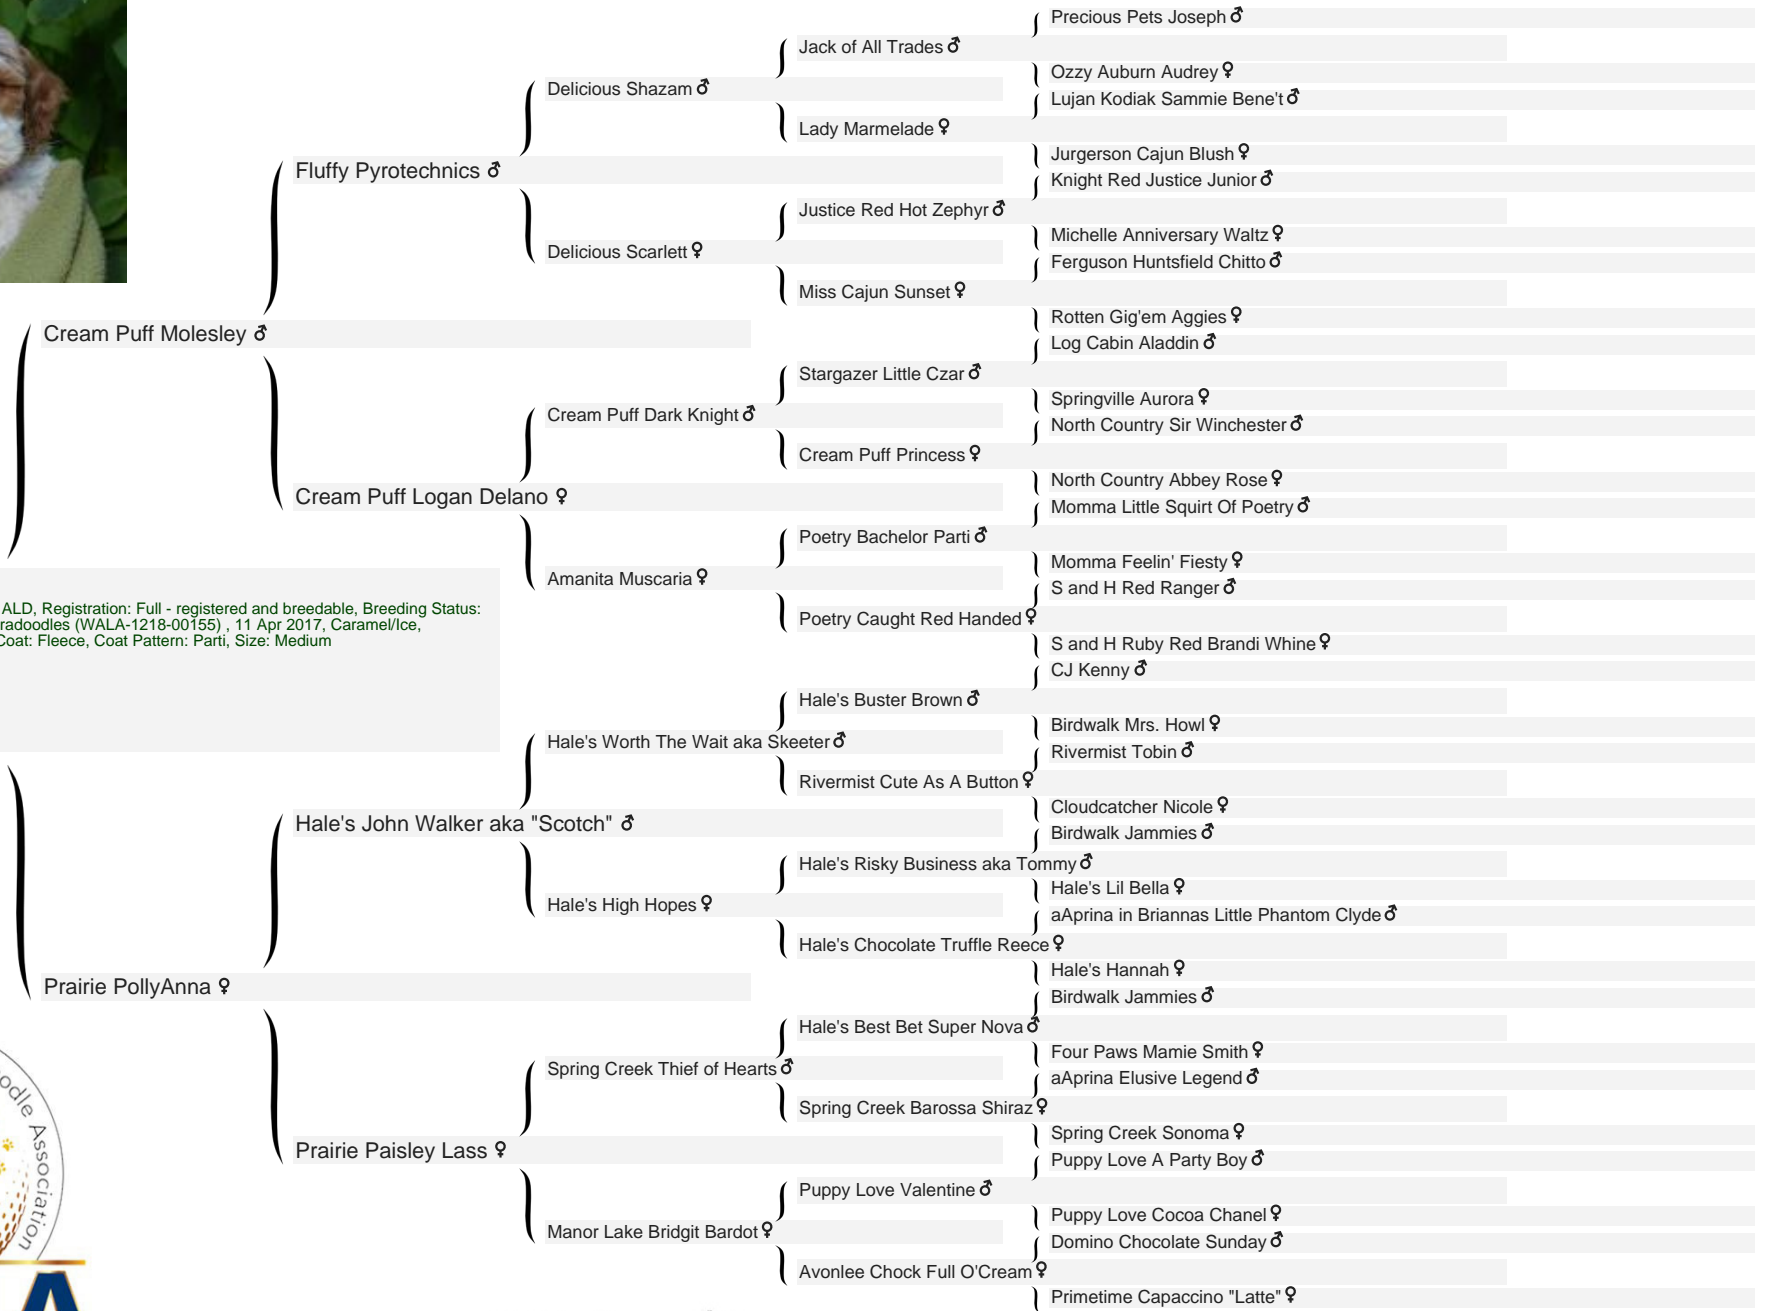

# Official Pedigree

## ♀ Prairie Sadie

### Prairie Sadie ♀

WALA00008461, Foundation ALD, Registration: Full - registered and breedable, Breeding Status: Active, Owner: Notch Hill Labradoodles (WALA-1218-00155) , 11 Apr 2017, Caramel/Ice, Microchip No: 0C10004632, Coat: Fleece, Coat Pattern: Parti, Size: Medium